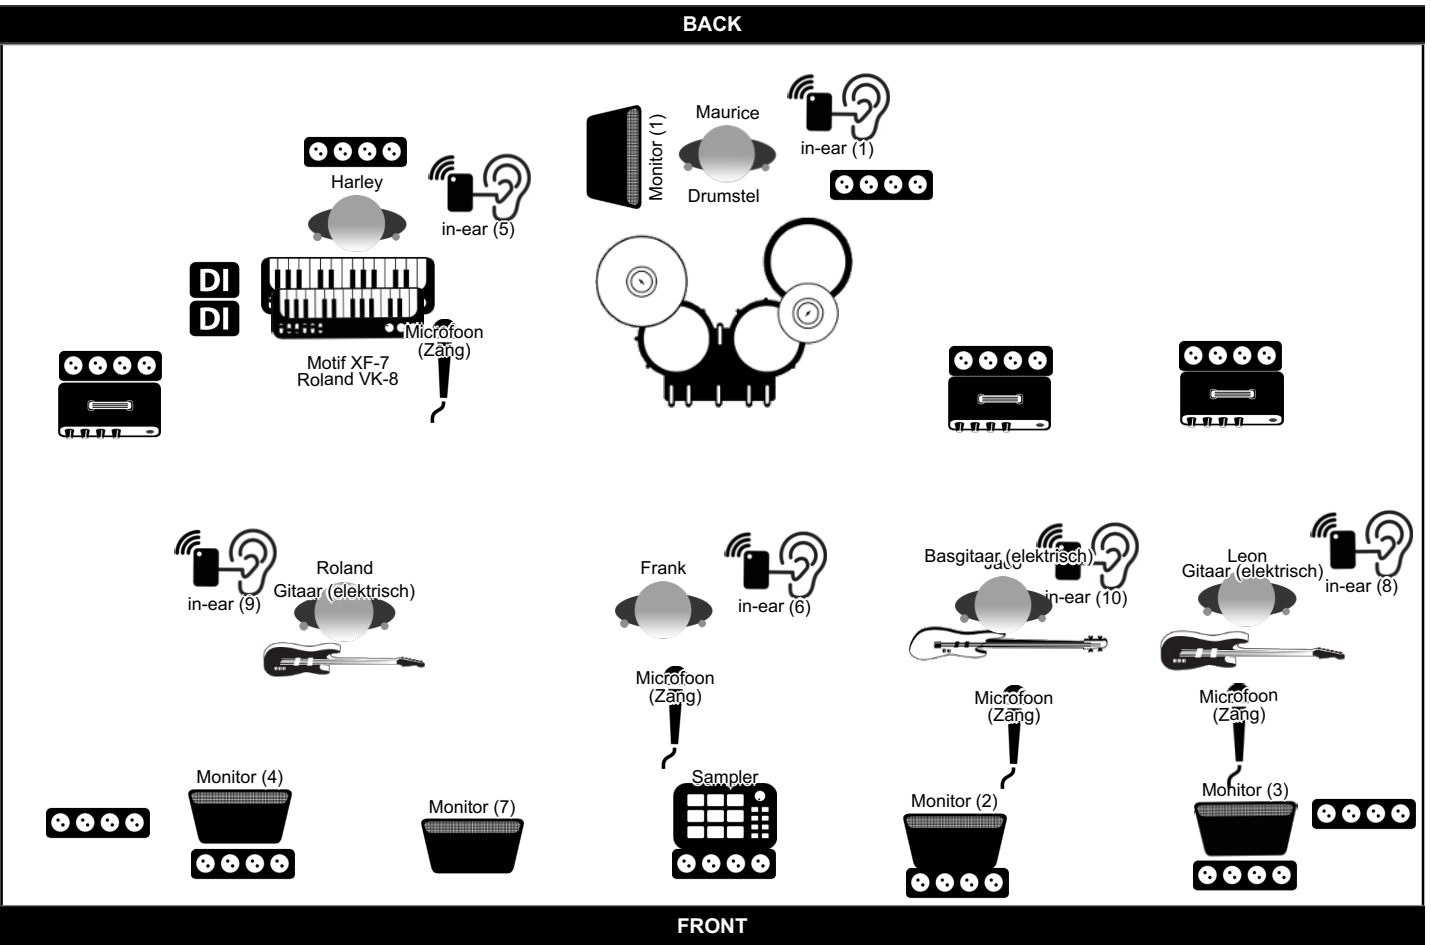

Deepwhite (Deepwhite rider)

<http://www.deepwhite.nl>

Contact: Frank van Dalen (0642907853 / info@deepwhite.nl)

Extra Info

Alle kabels tot aan instrument of effect en in ears graag door geluidsbedrijf aanleveren

Voorzijde podium aan linker en rechterzijde stroomvoorziening voor 2 (rook)geisers 700 watt per stuk

Monitor Groepen

Groep	Geluidsmix
Groep 1	Basdrum(0), Bassist(+1), keys(0), guitar roland(0), lead zang(0) In ear Front of house
Groep 2	base drum(0), bass(+1),guitar Leon(0),guitarRoland(0),lead vocal(+1),backing vocal(+1), own vocal(+1), no keys
Groep 3	base drum(0), bass(+1),guitarLeon(0),guitar2(Roland),lead vocal(+1),backing vocal(+1), own vocal(+1), keys(0)
Groep 4	base drum(0), bass(+1),guitarLeon(0),guitarRoland(0),lead vocal(+1),backing vocal(+1), own vocal(+1), keys(0)
Groep 5	bass(0),guitarLeon(0),guitarRoland(+1),lead vocal(+1), backing vocal(-1), own vocal(+1), no keys
Groep 6	Zang base drum(0), bass(+1),guitarLeon(0),guitar2(Roland),lead vocal(+1),backing vocal(+1), own vocal(+1), keys(0)
Groep 7	base drum(0), bass(+1),guitarLeon(0),guitar2(Roland),lead vocal(+1),backing vocal(+1), keys(2)
Groep 8	In Ear Roland. Basis mix. fine tuning on stage.
Groep 9	In Ear Leon. Basis mix. fine tuning on stage.
Groep 10	In Ear Jaco. Basis mix. fine tuning on stage.