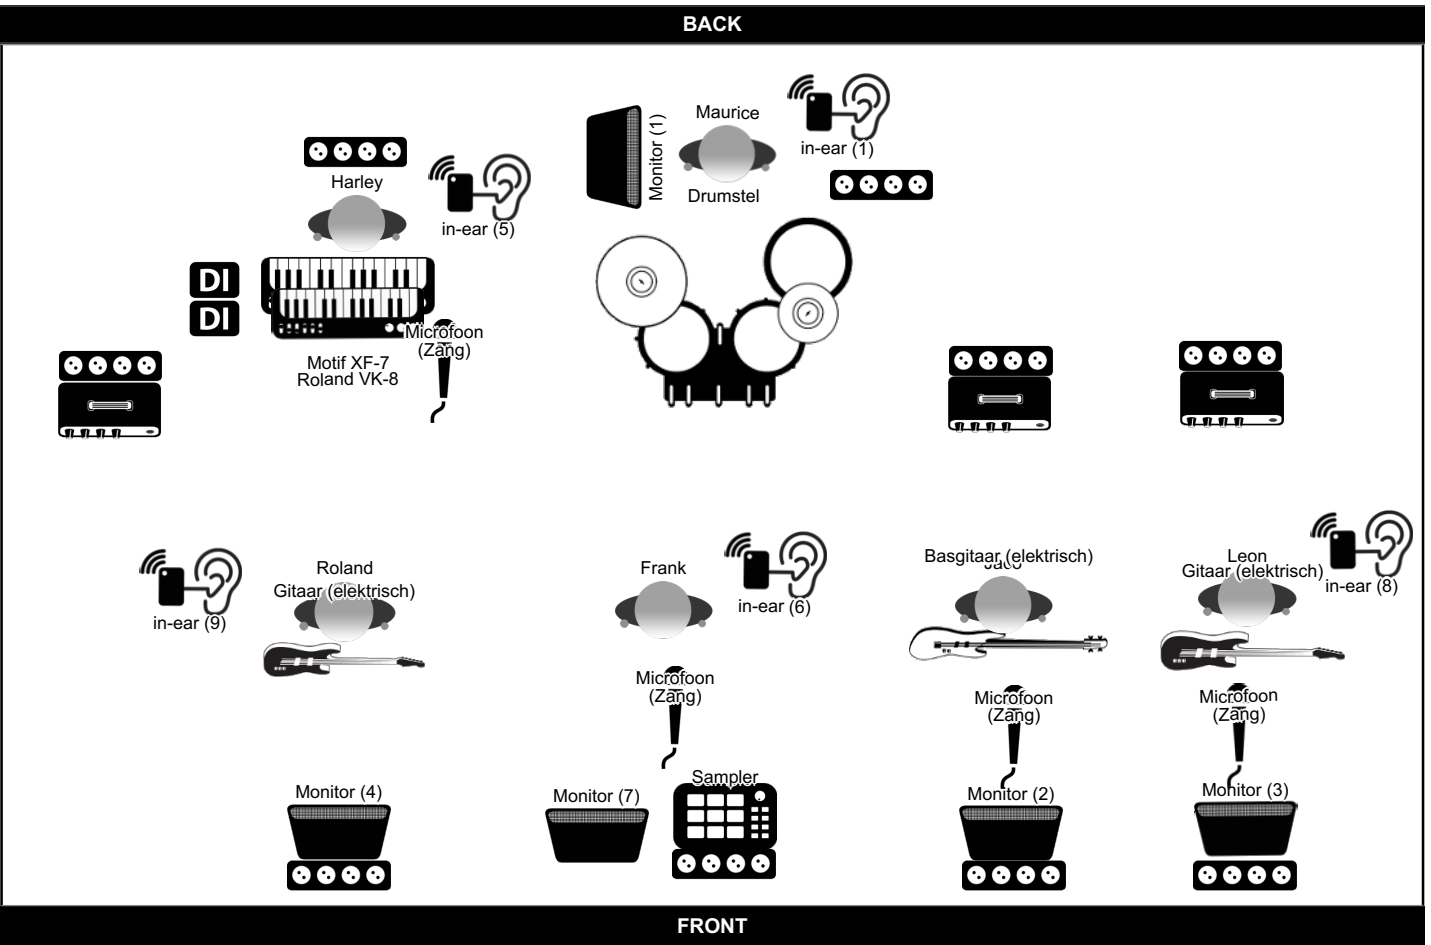

Deepwhite (Deepwhite rider)

Made using:
MyStagePlan

<http://www.deepwhite.nl>

Contact: Frank van Dalen (0642907853 / info@deepwhite.nl)

Extra Info

Alle kabels tot aan instrument of effect en in ears graag door geluidsbedrijf aanleveren

Monitor Groepen

Groep	Geluidsmix
Groep 1	Basdrum(0), Bassist(+1), keys(0), guitar roland(0), lead zang(0) In ear Front of house
Groep 2	base drum(0), bass(+1),guitar Leon(0),guitarRoland(0),lead vocal(+1),backing vocal(+1), own vocal(+1), no keys
Groep 3	base drum(0), bass(+1),guitarLeon(0),guitar2(Roland),lead vocal(+1),backing vocal(+1), own vocal(+1), keys(0)
Groep 4	base drum(0), bass(+1),guitarLeon(0),guitarRoland(0),lead vocal(+1),backing vocal(+1), own vocal(+1), keys(0)
Groep 5	bass(0),guitarLeon(0),guitarRoland(+1),lead vocal(+1), backing vocal(-1), own vocal(+1), no keys
Groep 6	Zang base drum(0), bass(+1),guitarLeon(0),guitar2(Roland),lead vocal(+1),backing vocal(+1), own vocal(+1), keys(0)
Groep 7	base drum(0), bass(+1),guitarLeon(0),guitar2(Roland),lead vocal(+1),backing vocal(+1), keys(2)
Groep 8	In Ear Roland. Basis mix. fine tuning on stage.
Groep 9	In Ear Leon. Basis mix. fine tuning on stage.